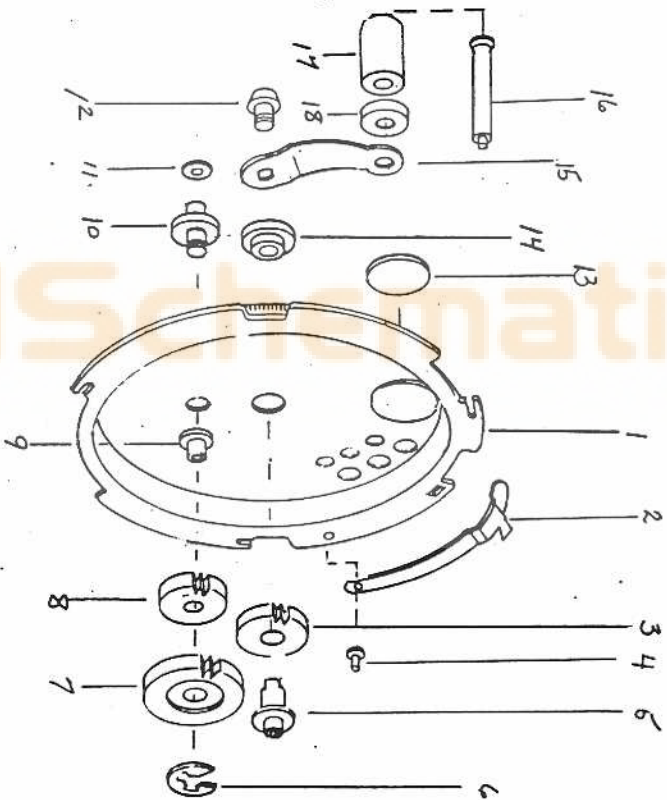

MM-11

PART NUMBER	QUANTITY
1. GEAR COVER	1
2. LOCK SPRING	1
3. DRIVE GEAR	1
4. WYE	1
5. CRANK SHAFT	1
6. GEAR RETAINER	1
7. SECONDARY GEAR	1
8. INTERMEDIATE GEAR	1
9. GEAR BEARING	1
10. SECONDARY GEAR STUD	1
11. 5-40 MOUNTING WASHHER	1
12. COVER RETAINING SCREW	1
13. MAIN MEDITATION	1
14. CRANK BEARING	1
15. CRANK HANDLE (BLACK)	1
16. CRANK HANDLE PIN	1
17. CRANK KNOB (BLACK)	1
18. CRANK HANDLE SOCKET	1